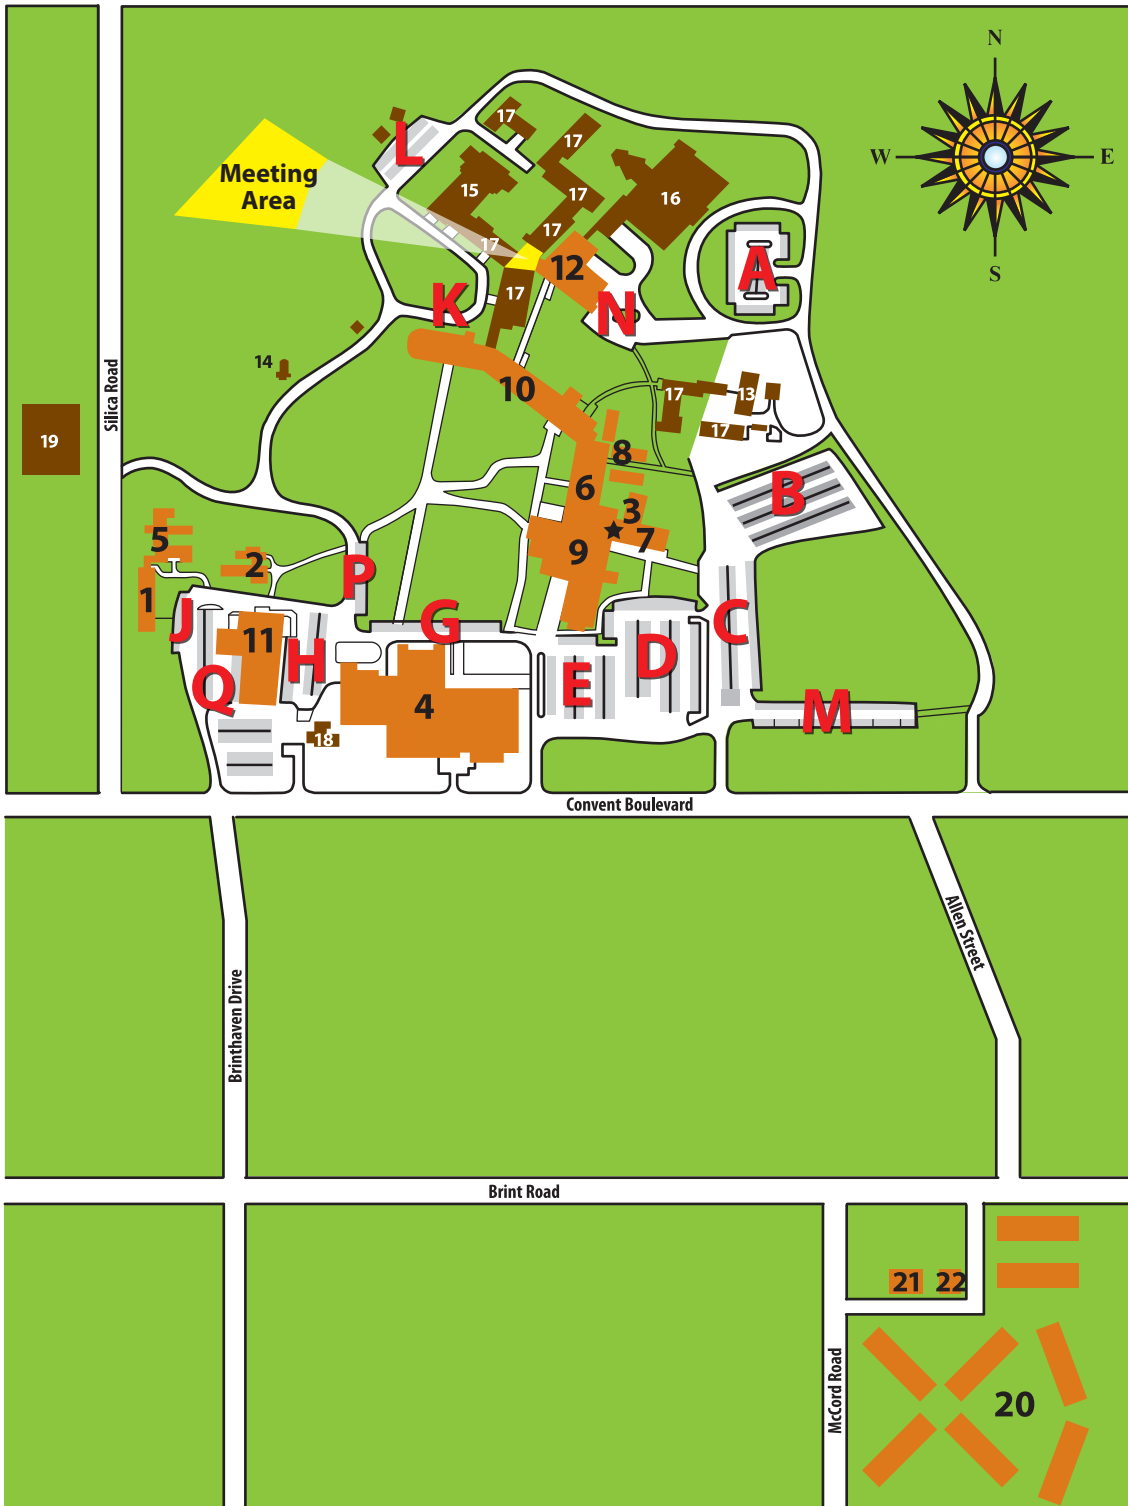

# Lourdes University Campus Map

6832 Convent Boulevard • Sylvania, Ohio 43560

- 20 Lourdes Commons  
Ambrose  
Bonaventure  
Justinian  
Pioneer  
Rosaria
- 21 Lourdes University Bookstore
- 22 The Den  
Resident Life Offices

## Parking

Please note: Students and University employees may park on the north side of Convent Blvd.

Student parking is permitted anytime in lots: A after 5 p.m.; B,C,D,E,G,H,J,L,M,P,Q

Parking is also permitted anytime along the north side of Convent Boulevard.

Parking in lots other than those listed above is restricted. No parking is permitted in firelanes, driveways, ramps, sidewalks, lawn areas and Parking Lot A (before 5 p.m.), Lot K (the circle in front of Umbria Hall near the Duns Scotus Library), and Lot N.