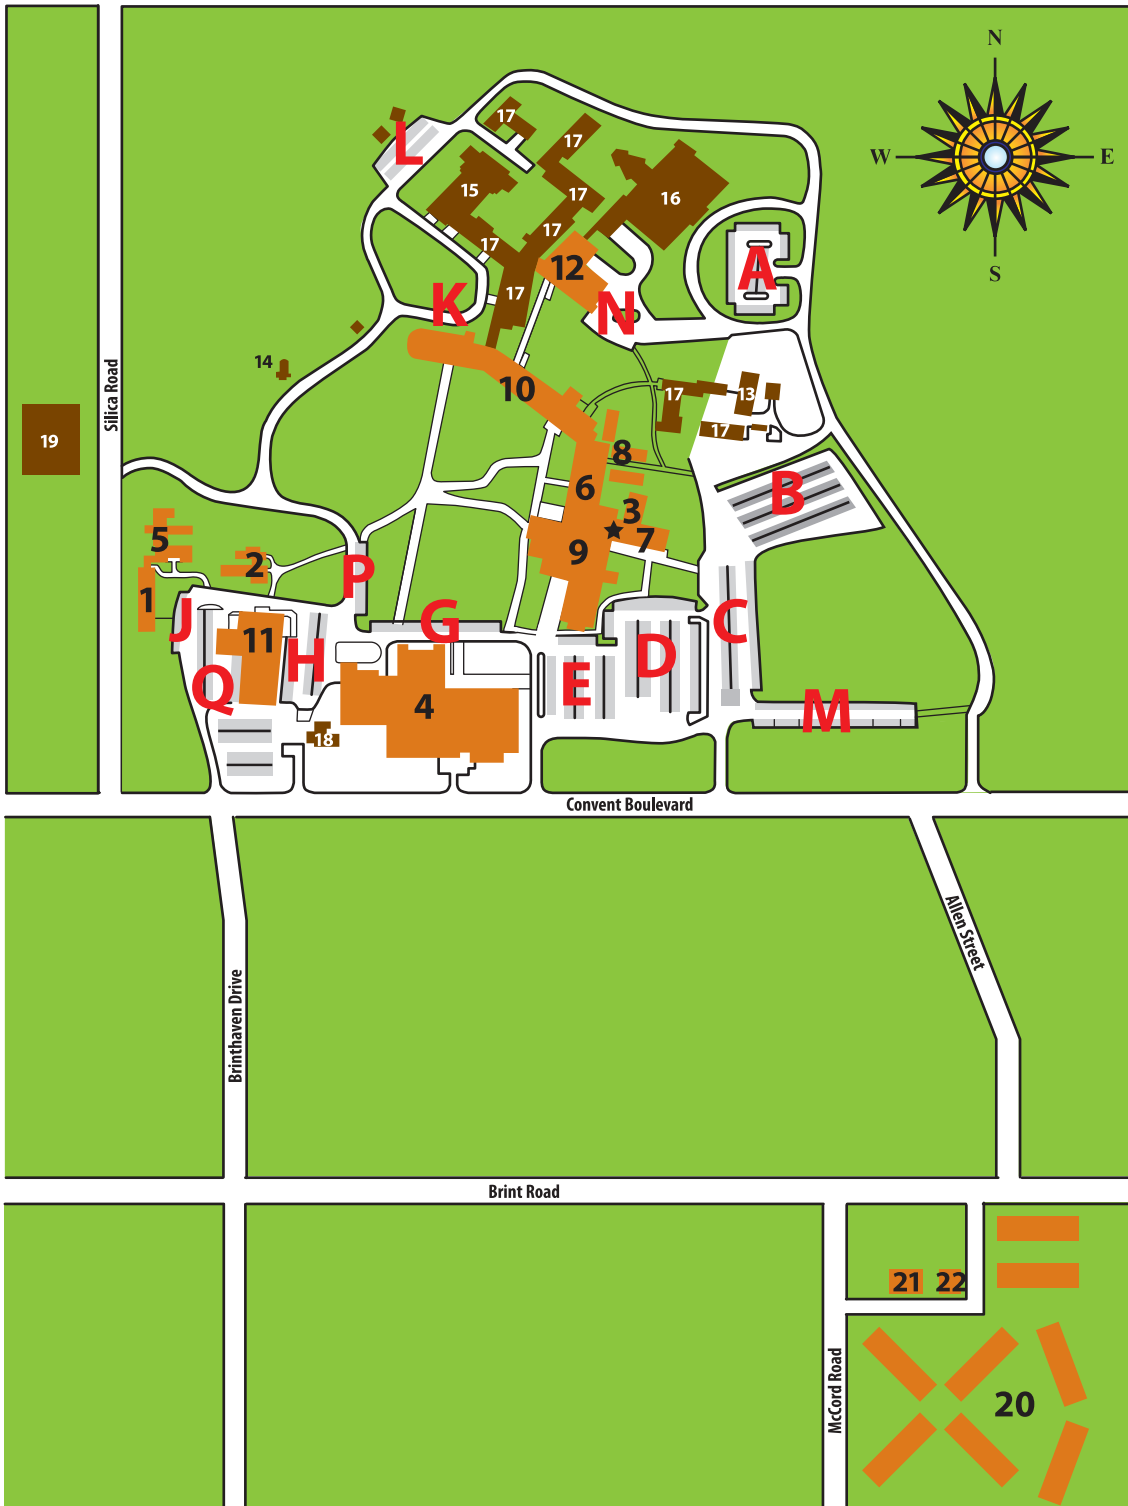

# Lourdes University Campus Map

6832 Convent Boulevard • Sylvania, Ohio 43560

## Lourdes University Buildings

- 1 Assisi Hall (ASI)
- 2 Carmel Hall (CAH)
- 3 Delp Hall (DEH)  
Ebeid Student Center  
WIN Center
- 4 Franciscan Center (FC)  
and Gymnasium & Fitness Center
- 5 Learning Center Hall (LCH)  
Life Lab
- 6 Lourdes Hall (LH)  
Appold Planetarium  
President's Office  
Vice Presidents' Offices
- 7 McAlear Hall (MCH)  
Advising Center  
Welcome Center
- ★ 8 Mobile Office Trailers (MOT)  
Graduate & Professional Studies  
Athletics  
Career Services
- 9 Mother Adelaide Hall (MAH)  
Admissions  
Dining Hall  
Financial Aid  
V.A. Certifying Officer  
Paul R. Koester Greenhouse
- 10 Saint Clare Hall (SCH)  
Duns Scotus Library  
Registrar  
Bursar
- 11 Saint Francis Hall (SFH)  
Accessibility Services  
Center for College of Education  
& Human Services  
Student Lounge and  
Veterans Center (lower level)  
TRiO Student Support Services  
Office of Diversity
- 12 Saint Joseph Hall (SJH)  
The Flack Nursing Center

## Parking

Please note: Students and University employees may park on the north side of Convent Blvd.

Student parking is permitted anytime in lots: A after 5 p.m.; B,C,D,E,G,H,J,L,M,P,Q

Parking is also permitted anytime along the north side of Convent Boulevard.

Parking in lots other than those listed above is restricted. No parking is permitted in firelanes, driveways, ramps, sidewalks, lawn areas and Parking Lot A (before 5 p.m.), Lot K (the circle in front of Umbria Hall near the Duns Scotus Library), and Lot N.