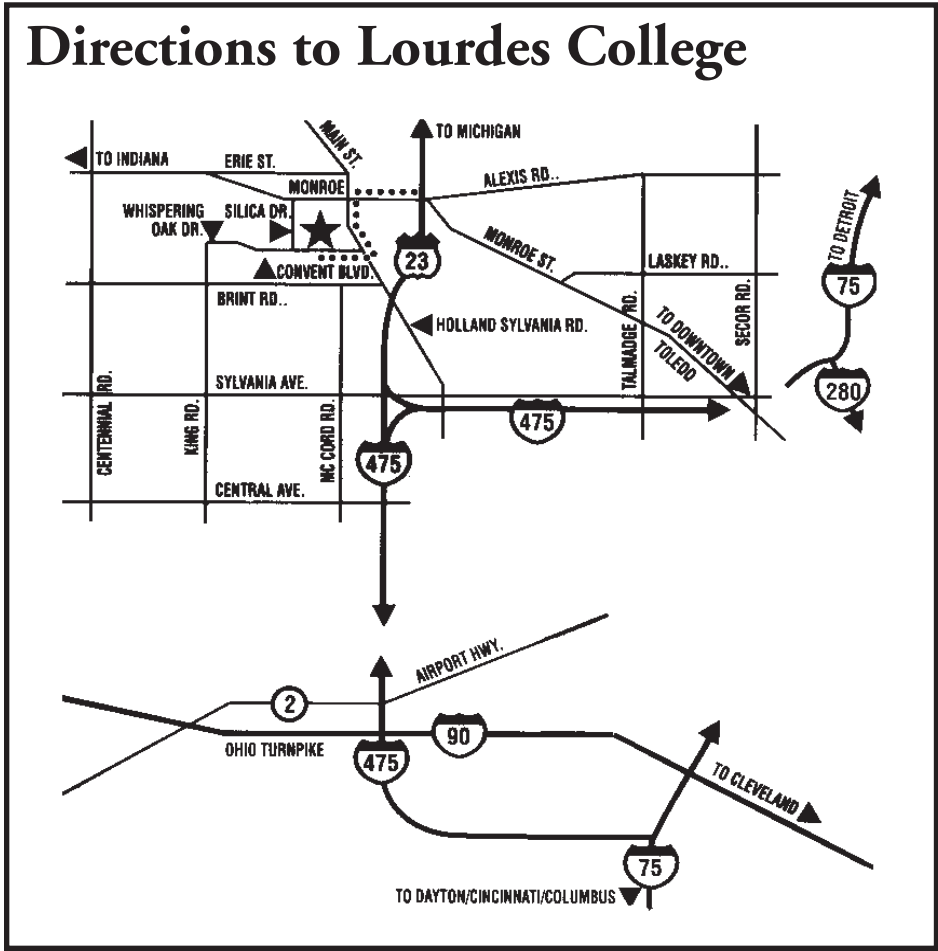

# Directions to Lourdes College

# Campus Map

- 1 Assisi Hall (ASI)
- 2 Carmel Hall (CAH)
- 3 Delp Hall (DEH)
- 4 Franciscan Theatre and Conferenc Center
- 5 Learning Center Hall (LCH)
- 6 Lourdes Hall (LH)
- 7 McAlear Hall (MCH)
- 8 Mobile Office Trailers (MOT)
- 9 Mother Adelaide Hall (MAH)
- 10 Saint Clare Hall (SCH)
- 11 Saint Francis Hall (SFH)
- 12 Saint Joseph Hall (SJH)
- 13 Alverno Studio (ALV)
- 14 Portiuncula Chapel
- 15 Queen of Peace Chapel
- 16 Rosary Care Center
- 17 Sisters of Saint Francis
- 18 Sophia Counseling Center
- 19 Lourdes Commons