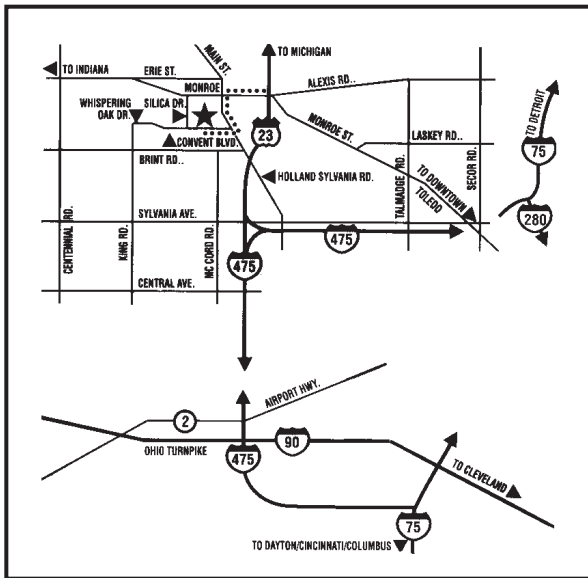

# Directions to Lourdes College

## Campus Map

- |  |                             |
|--|-----------------------------|
| 1 Assisi Hall (ASI)                                    | 13 Alverno Studio (ALV)     |
| 2 Carmel Hall (CAH)                                    | 14 Portiuncula Chapel       |
| 3 Delp Hall (DEH)                                      | 15 Queen of Peace Chapel    |
| 4 Franciscan Center (FC)<br>Gymnasium & Fitness Center | 16 Rosary Care Center       |
| 5 Learning Center Hall (LCH)                           | 17 Sisters of Saint Francis |
| 6 Lourdes Hall (LH)                                    | 18 Sophia Counseling Center |
| 7 McAlear Hall (MCH)                                   |                             |
| 8 Mobile Office Trailers (MOT)                         |                             |
| 9 Mother Adelaide Hall (MAH)                           |                             |
| 10 Saint Clare Hall (SCH)                              |                             |
| 11 Saint Francis Hall (SFH)                            |                             |
| 12 Saint Joseph Hall (SJH)                             |                             |