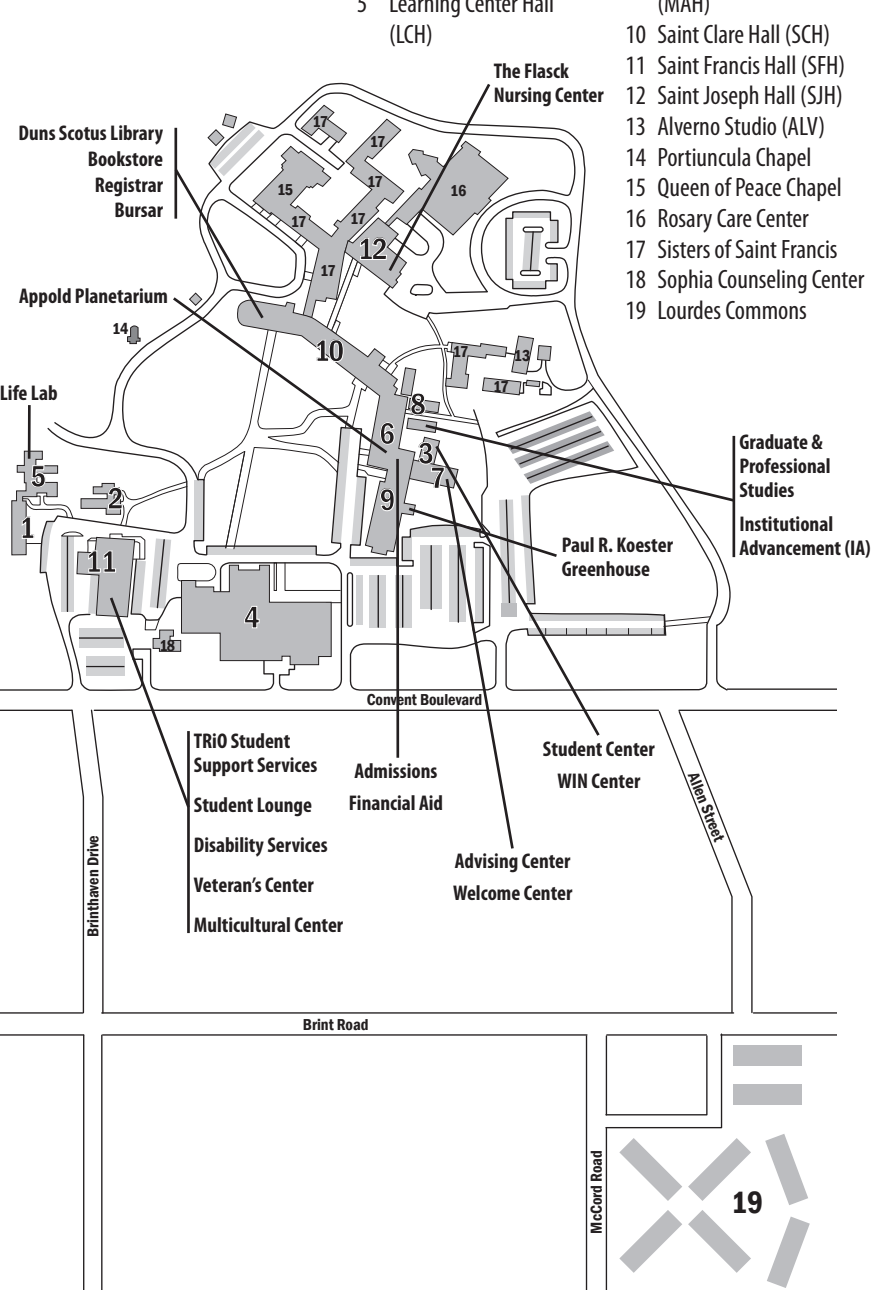

# Directions to Lourdes College

# Campus Map

- 1 Assisi Hall (ASI)
- 2 Carmel Hall (CAH)
- 3 Delp Hall (DEH)
- 4 Franciscan Theatre and Conferenc Center
- 5 Learning Center Hall (LCH)
- 6 Lourdes Hall (LH)
- 7 McAlear Hall (MCH)
- 8 Mobile Office Trailers (MOT)
- 9 Mother Adelaide Hall (MAH)
- 10 Saint Clare Hall (SCH)
- 11 Saint Francis Hall (SFH)
- 12 Saint Joseph Hall (SJH)
- 13 Alverno Studio (ALV)
- 14 Portiuncula Chapel
- 15 Queen of Peace Chapel
- 16 Rosary Care Center
- 17 Sisters of Saint Francis
- 18 Sophia Counseling Center
- 19 Lourdes Commons

- TRIO Student Support Services
- Student Lounge
- Disability Services
- Veteran's Center
- Multicultural Center
- Admissions
- Financial Aid
- Student Center WIN Center
- Advising Center
- Welcome Center