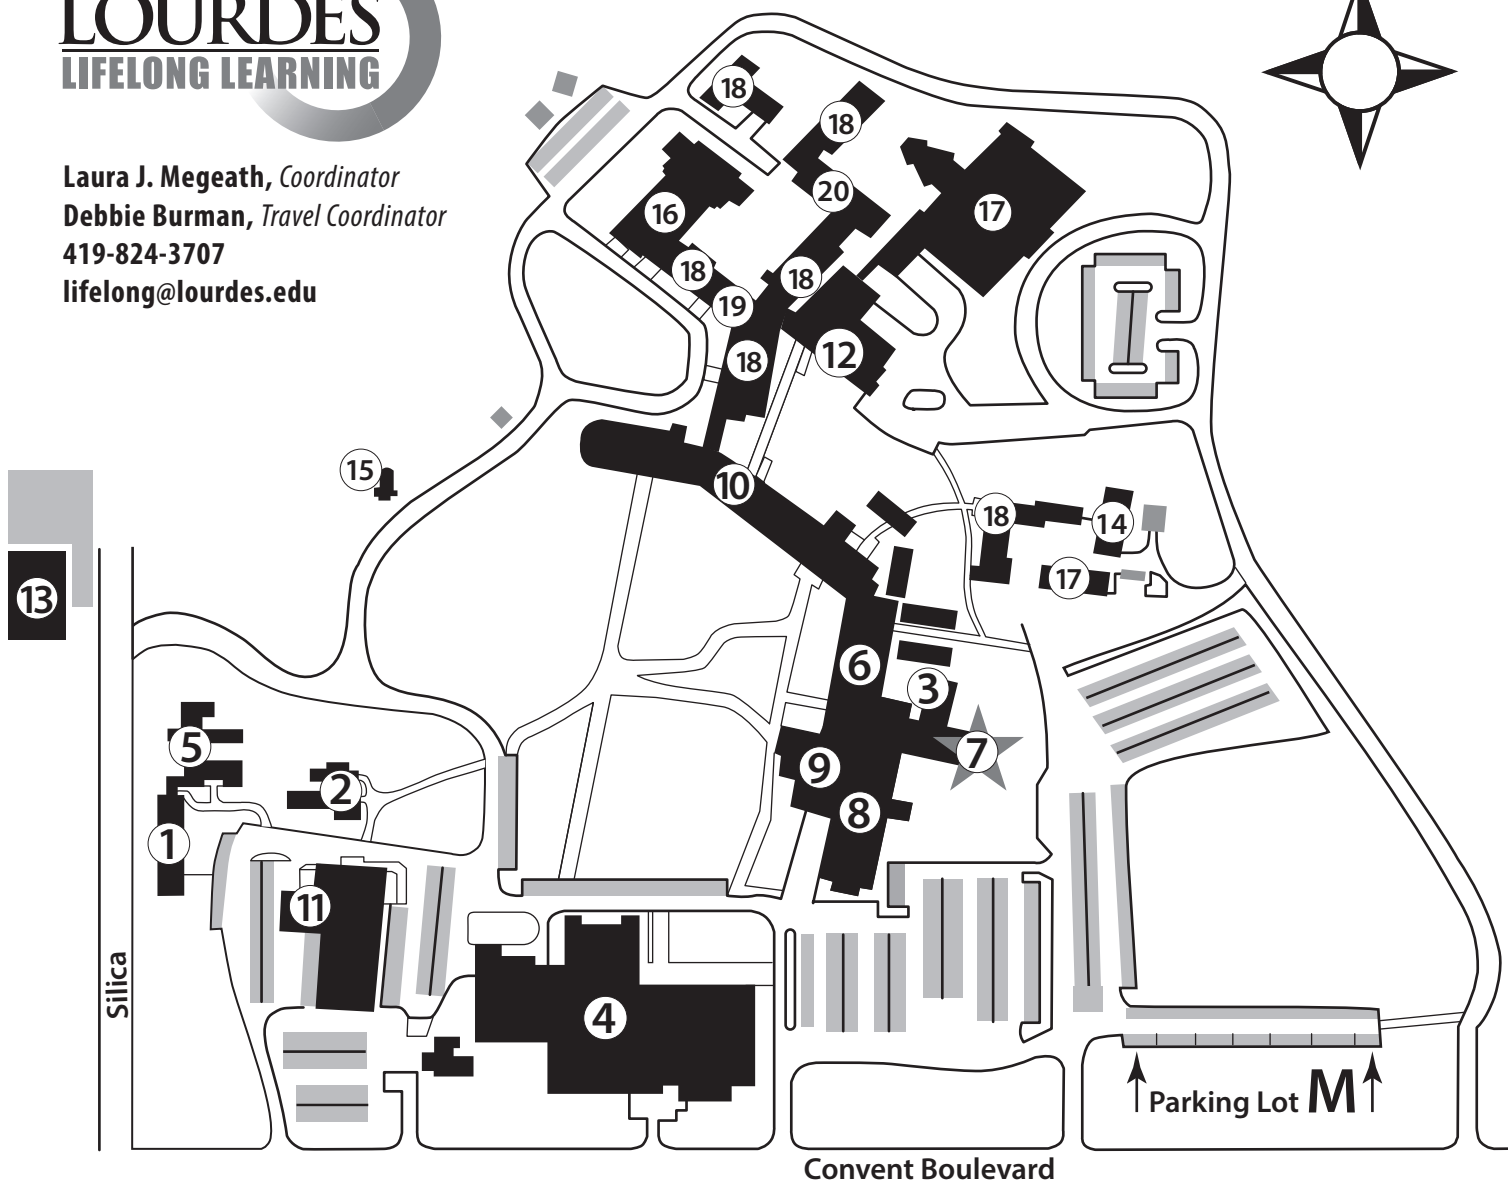

Lifelong Learning at Lourdes University

6832 Convent Boulevard • Sylvania, Ohio 43560

www.lourdes.edu/lifelong

Laura J. Megeath, *Coordinator*
 Debbie Burman, *Travel Coordinator*
 419-824-3707
lifelong@lourdes.edu

Lourdes University Buildings

- 1 Assisi Hall (ASI)
- 2 Carmel Hall (CAH)
- 3 Delp Hall (DEH)
- Ebeid Student Center
- Academic Support Center
- 4 Franciscan Center (FC)
and Board Room
- 5 St. Agnes Hall (SAH)
- Center for Science Education and
the Environment
- 6 Lourdes Hall (LH)
- Appold Planetarium
- President's Office
- Vice Presidents' Offices
- ★ 7 Russell J. Ebeid Hall (REH)
- Welcome Center - 419-885-3211
- 8 Mother Adelaide Hall (MAH)
- Paul R. Koester Greenhouse
- 9 Dining Hall
- 10 Saint Clare Hall (SCH)
- Duns Scotus Library
- 11 Saint Francis Hall (SFH)
and Lounge
- 12 Saint Joseph Hall (SJH)
The Flask Nursing Center
- 13 Canticle Center

Sisters of Saint Francis Buildings

- 14 Alverno Studio
- 15 Portiuncula Chapel
- 16 Queen of Peace Chapel
- 17 Rosary Care Center
- 18 Sisters of Saint Francis
- 19 All Good Things
- 20 Regina Hall

to Main St. →