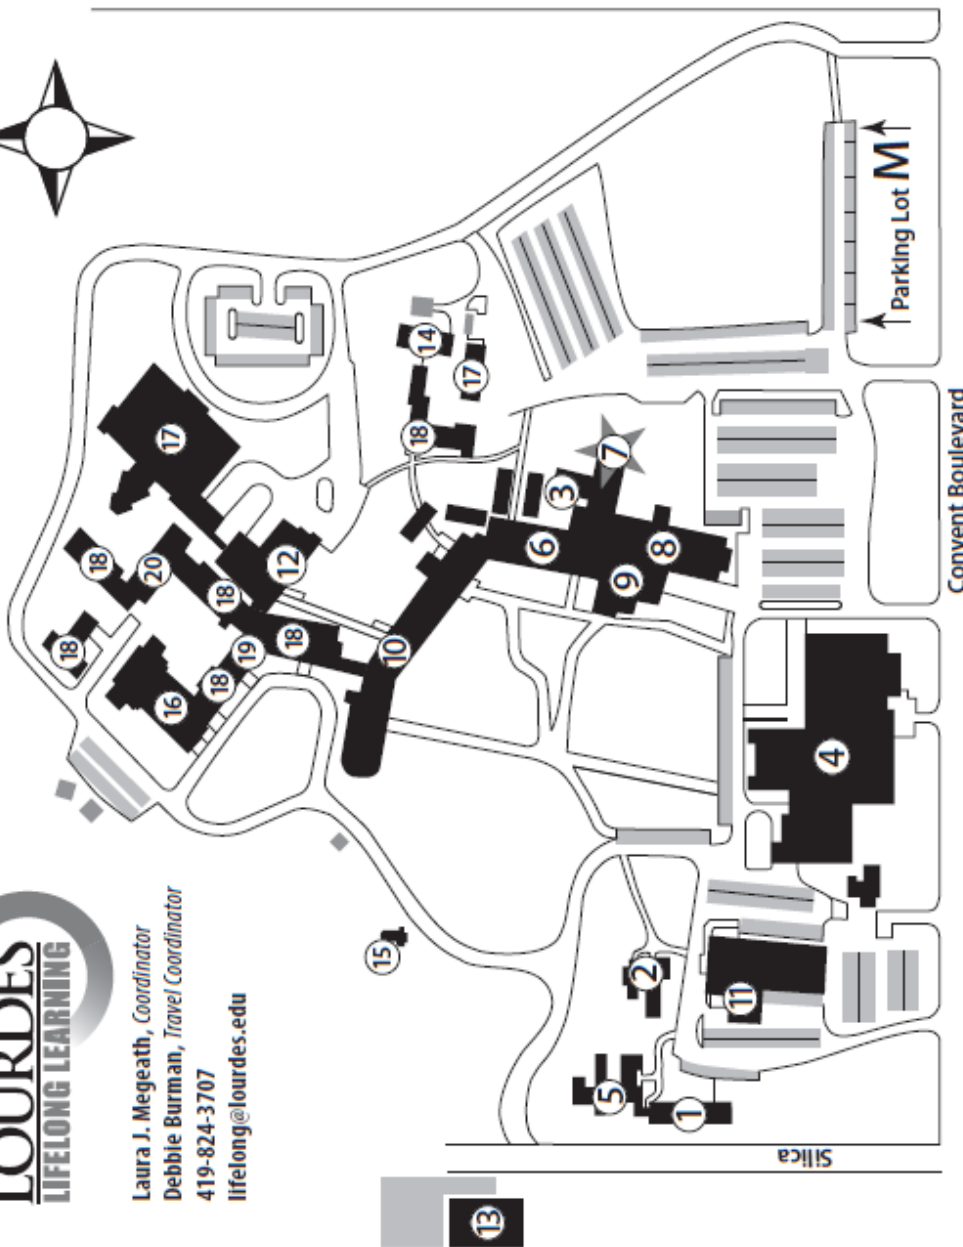

Lourdes University Buildings

- 1 Assisi Hall (ASI)
- 2 Carmel Hall (CAH)
- 3 Delp Hall (DEH)
 - Ebeid Student Center
 - Academic Support Center
- 4 Franciscan Center (FC) and Board Room
- 5 St. Agnes Hall (SAH)
 - Center for Science Education and the Environment
- 6 Lourdes Hall (LH)
 - Appold Planetarium
 - President's Office
 - Vice Presidents' Offices
- 7 Russell J. Ebeid Hall (REH)
 - Welcome Center - 419-885-3211
- 8 Mother Adelaide Hall (MAH)
 - Paul R. Koester Greenhouse
- 9 Dining Hall
- 10 Saint Clare Hall (SCH)
 - Duns Scotus Library
- 11 Saint Francis Hall (SFH) and Lounge
- 12 Saint Joseph Hall (SJH) The Flask Nursing Center
- 13 Canticle Center

Sisters of Saint Francis Buildings

- 14 Alverno Studio
- 15 Portiuncula Chapel
- 16 Queen of Peace Chapel
- 17 Rosary Care Center
- 18 Sisters of Saint Francis
- 19 All Good Things
- 20 Regina Hall

WHERE is my class?